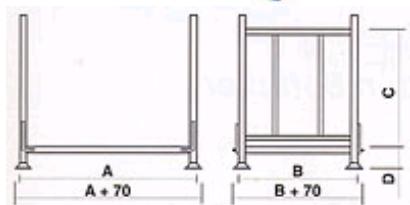

▶ Tubular steel folding container

Optional

More colors on demand

Dimensions on demand

Color: BLUE Ral 5015

▶ Water-based paint

Netting doors along sides A and C can be supplied.

▶ Technical details:

Code	Size A	Size B	Size C	Size D	Capacity KG
CPT-E	1280	850	850	110	800