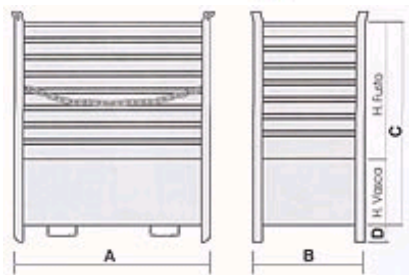

## ► Stackable container with collection vat (Three sides filling walls in bevelled sheeting)

More colors on demand

Dimensions on demand

Color: ORANGE

► Water-based paint

modello su richiesta  
model on request

On request the vat can be designed to contain 200, 600 and 800 lt.

### ► Technical details:

| N° Box | Code  | Size A | Size B | Size C | Size C | Capacity Lt |
|--------|-------|--------|--------|--------|--------|-------------|
| 1      | CLV-E | 760    | 760    | 1370   | 120    | 200         |
| 2      | CLV-F | 1360   | 760    | 1410   | 120    | 400         |
| 4      | CLV-G | 1360   | 1360   | 1170   | 120    | 400         |