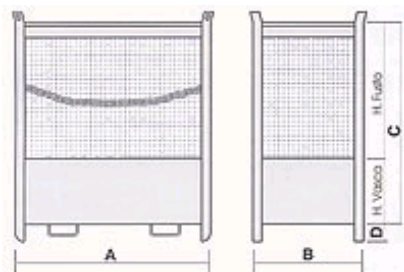

## ▶ Stackable container with collection vat (Three side with filling walls in corrugated netting)

More colors on demand

Dimensions on demand

Color: ORANGE

▶ Water-based paint

### ▶ Technical details:

N° Box	Code	Size A	Size B	Size C	Size D	Capacity Lt
1	CRV-E	760	760	1370	120	200
2	CRV-F	1360	760	1410	120	400
4	CRV-G	1360	1360	1170	120	400