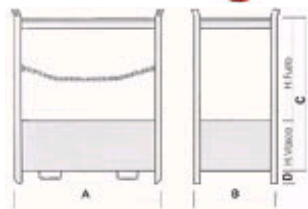

## Stackable container with collection vat (Open on every sides)

More colors on demand

Dimensions on demand

Color: ORANGE

Water-based paint

optional - PF-E

### Technical details:

N°Box	Code	Size A	Size B	Size C	Size D	Capacity Lt
1	CAV-E	760	760	1370	120	200
2	CAV-F	1360	760	1410	120	400
4	CAV-G	1360	1360	1170	120	400