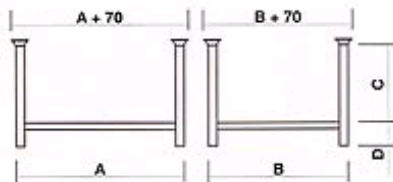

► Smooth stell sheeting stackable base (Without edging, without skids)

More colors on demand

Dimensions on demand

Color: BLUE Ral 5015

► Water-based paint

► Technical details:

Code	Size A	Size B	Size C	Size D	Capacity KG
PLS-E	1200	800	600	150	1500
PLS-F	1200	800	600	150	1000
PLS-G	1000	800	600	150	800
PLS-H	1500	800	800	150	2000
PLS-I	1500	800	500	150	2000