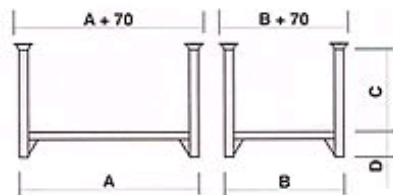

## Smooth steel sheeting stackable base (without edging, without skids, with reinforcing brackets)

Dimensions on demand

Color: BLUE Ral 5015

Water-based paint

### Technical details:

Code	Size A	Size B	Size C	Size D	Capacity KG
PLSS-E	1200	800	600	150	2000
PLSS-F	1200	800	600	150	1500
PLSS-G	1000	800	600	150	1000
PLSS-H	1500	800	800	150	2500
PLSS-I	1500	800	500	150	2500