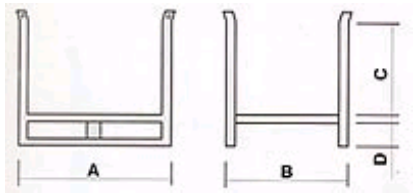

## ► Smooth steel sheeting stackable base (With edging)

More colors on demand

Dimensions on demand

Color: BLUE Ral 5015

► Water-based paint

### ► Technical details:

Code	Size A	Size B	Size C	Size D	Capacity KG
PCS-E	1200	800	600	150	2000
PCS-F	1200	800	600	150	1500
PCS-G	1000	800	600	150	1000
PCS-H	1500	800	800	150	2500
PCS-I	1500	800	500	150	2500