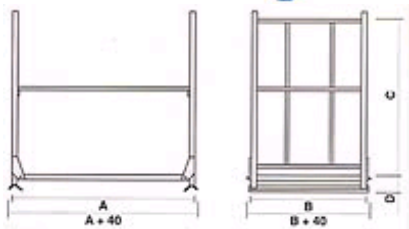

► Folding Tyre container

► Optionals

More colors on demand

Dimensions on demand

Color: BLUE Ral 5015

► Water-based paint

Suitable for any type of tyre.

► Technical details:

Code	Size A	Size B	Size C	Size D	Capacity KG
CRP-E	1675	1060	1400	150	800