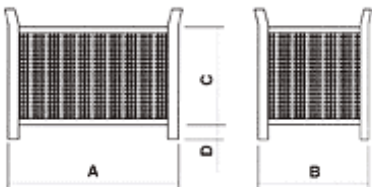

► Folding structure without base (Without door, to be attached wood or metal pallets)

More colors on demand

Dimensions on demand

Color: BLUE Ral 5015

► Water-based paint

► Technical details:

Codice	Size A	Size B	Size C	Size D	Capacity KG
SPSS-E	1200	800	650	100	1000
SPSS-F	1000	800	650	100	600