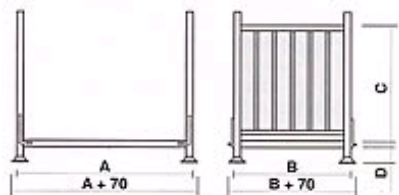

### ► Options

More colors on demand

Dimensions on demand

Color: BLUE Ral 5015

► Water-based paint

Netting doors along sides A and C can be supplied.

### ► Technical details:

Code	Size A	Size B	Size C	Size D	Capacity KG
CPL-E	1280	850	850	110	800