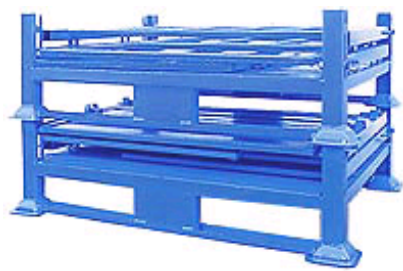

► Folding and stackable container (Walls in tubular steel - Base in sheeting)

More colors on demand

Dimensions on demand

Color: BLUE Ral 5015

► Water-based paint

Highly practical and compact in closed position.

► Technical details:

Code	Size A	Size B	Size C	Size D	Capacity KG
CTS-E	1000	1000	850	120	1200
CTS-F	1000	800	650	120	800
CTS-G	1200	800	650	120	800
CTS-H	1200	800	650	120	1200
CTS-I	1500	800	650	120	800
CTS-L	1500	800	650	120	1200