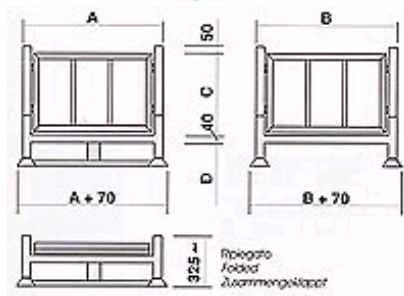

► Folding and stackable container (Walls in tubular steel - Base in sheeting)

More colors on demand

Dimensions on demand

Color: BLUE Ral 5015

► Water-based paint

Highly practical and compact in closed position.

► Technical details:

Code	Size A	Size B	Size C	Size D	Capacity KG
CTS-E	1000	1000	850	120	1200
CTS-F	1000	800	650	120	800
CTS-G	1200	800	650	120	800
CTS-H	1200	800	650	120	1200
CTS-I	1500	800	650	120	800
CTS-L	1500	800	650	120	1200