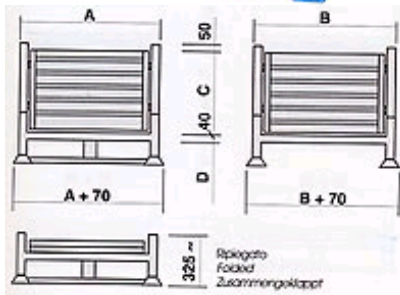

▶ Folding and stackable container (Walls and base in sheeting)

The picture shows CLS with door. Walls and base in sheeting.

More colors on demand

Dimensions on demand

Color: BLUE Ral 5015

▶ Water-based paint

Highly practical and compact in closed position.

▶ Technical details:

Code	Size A	Size B	Size C	Size D	Capacity KG
CLS-E	1000	1000	850	120	1200
CLS-F	1000	800	650	120	800
CLS-G	1200	800	650	120	800
CLS-H	1200	800	650	120	1200
CLS-I	1500	800	650	120	800
CLS-L	1500	800	650	120	1200