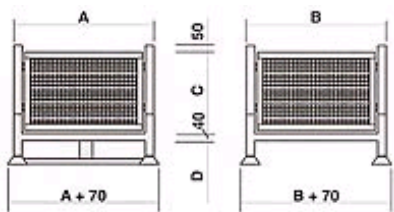

▶ Folding and stackable container (Netting walls and sheeting base)

More colors on demand

Dimensions on demand

Color: ORANGE

▶ Water-based paint

Highly practical and compact in closed position.

Technical details:

Code	Size A	Size B	Size C	Size D	Capacity KG
CRS-E	1000	1000	850	120	1200
CRS-F	1000	800	650	120	800
CRS-G	1200	800	650	120	800
CRS-H	1200	800	650	120	1200
CRS-I	1500	800	650	120	800
CRS-L	1500	800	650	120	1200