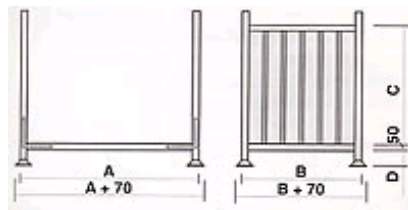

Contentor with two open sides

More colors on demand

Dimensions on demand

Color: BLUE Ral 5015

Water-based paint

Technical details:

Code	Size A	Size B	Size C	Size D	Capacity KG
CLA-E	1280	850	850	110	1400