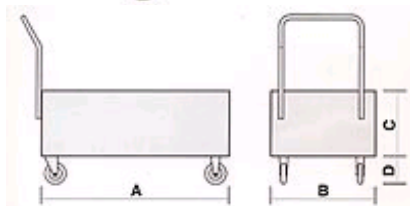

## Carriage with collection vat

More colors on demand

Dimensions on demand

Color: ORANGE

Water-based paint

optional

On request the vat can be designed to contain 200, 600 and 800 lt.

### Technical details:

| N° Box | Code  | Size A | Size B | Size C | Size D | Ø Wheels | Capacity Lt |
|--------|-------|--------|--------|--------|--------|----------|-------------|
| 1      | CVR-E | 750    | 750    | 420    | 107    | 80       | 200         |
| 2      | CVR-F | 1350   | 750    | 460    | 240    | 200      | 400         |
| 4      | CVR-G | 1350   | 1350   | 220    | 240    | 200      | 400         |