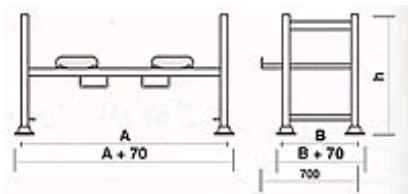

▶ Box carrying tubular steel frame

Options

More colors on demand

Dimensions on demand

▶ Zinc Coating

Vat is optional (cod. VRZ-E)

▶ Technical details:

Code	Size A	Size B	Size H	boxes	Capacity KG
TPF-E	1500	550	850	2	1500