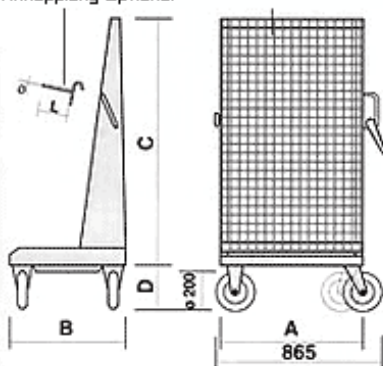

Wheeled ring carrier

Optionals

More colors on demand

Dimensions on demand

Color: BLUE Ral 5015

Water-based paint

Aggancio opzionale
Optional hook
Ankuppung Optional

Size as required by client.

Technical details:

Code	Size A	Size B	Size C	Size D	Capacity KG
PSR-E	775	600	1343	237	800