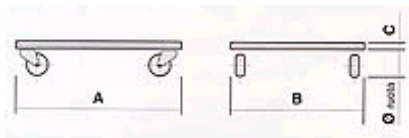

▶ Wheeled frame

More colors on demand

Dimensions on demand

▶ Water-based paint

▶ Technical details:

Code	Size A	Size B	Size C	Size D	Capacity KG
TCR-E	1230	1030	50	200	600
TCR-F	1030	830	40	180	500
TCR-G	565	395	30	125	250
TCR-H	465	395	30	65	150
