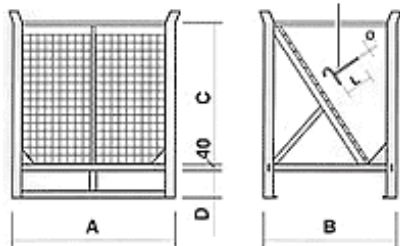

Stackable ring carrier

Optionals

More colors on demand

Dimensions on demand

Color: BLUE Ral 5015

Water-based paint

Aggancia opzionale
Optional hook
Ankuepfung Optional

Size as required by client.

Technical details:

Code	Size A	Size B	Size C	Size D	Capacity KG
PAC-E	1000	800	850	160	1200