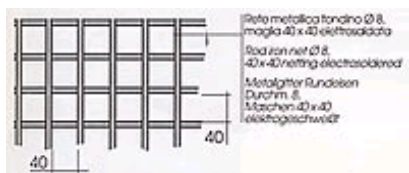

Stackable ring carrier

Optionals

More colors on demand

Dimensions on demand

Color: BLUE Ral 5015

Water-based paint

Aggancia opzionale
Optional hook
Ankuepfung Optional

Size as required by client.

Technical details:

Code	Size A	Size B	Size C	Size D	Capacity KG
PAC-E	1000	800	850	160	1200