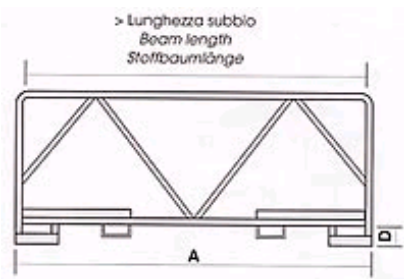

➤ Stackable cloth beam container

Optional

More colors on demand

Dimensions on demand

Color: BLUE Ral 5015

▶ Water-based paint

▶ Technical details:

Code	Size A	Size B	Size C	Size D	Ø Beamflange	Bem length
PSU-E	1150	732	606	150	44"	532
PSU-F	1150	950	900	150	44"	762
PSU-G	1180	1140	1000	150	44"	980
PSU-H	1770	1180	1010	140	915	1666
PSU-I	2200	900	660	130	650	2100
PSU-L	2300	1180	1010	140	1000	2200
PSU-M	2350	980	900	140	700/800	2250
PSU-N	2400	980	900	140	700/800	2300