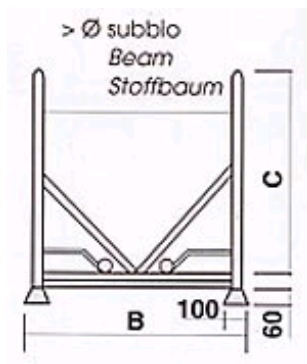

➤ Stackable cloth beam container

Optional

More colors on demand

Dimensions on demand

Color: BLUE Ral 5015

▶ Water-based paint

▶ Technical details:

Code	Size A	Size B	Size C	Size D	Ø Beamflange	Bem length
PSU-E	1150	732	606	150	44"	532
PSU-F	1150	950	900	150	44"	762
PSU-G	1180	1140	1000	150	44"	980
PSU-H	1770	1180	1010	140	915	1666
PSU-I	2200	900	660	130	650	2100
PSU-L	2300	1180	1010	140	1000	2200
PSU-M	2350	980	900	140	700/800	2250
PSU-N	2400	980	900	140	700/800	2300