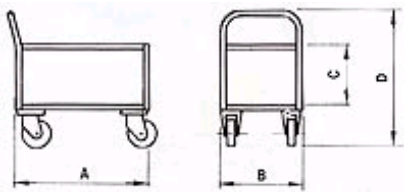

► Opened service trolleys

More colors on demand

Dimensions on demand

Color: BLUE Ral 5015

► Water-based paint

2 sheet steel layers. 2 pivot and 2 fixed wheels. Wheels in full-rubber. Needle bearing

► Technical details:

Code	Size A	Size B	Size C	Size D	Capacity KG
C.S.1.	1050	620	500	1000	500