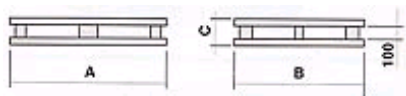

▶ Double based pallets

More colors on demand

Dimensions on demand

Color: BLUE Ral 5015

▶ Water-based paint

▶ Technical details:

Code	Size A	Size B	Size C	Capacity KG
PDF-E	1200	1000	200	2000
PDF-F	1200	800	200	1500
PDF-G	1200	800	200	1000
PDF-H	1000	800	200	2000
PDF-I	1000	800	200	1500
PDF-L	1000	800	200	1000