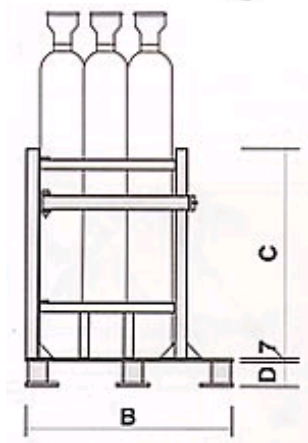

▶ Bottle containers

More colors on demand

Dimensions on demand

▶ Zinc Coating

▶ Technical details:

Code	Size A	Size B	Size C	Size D	Capacity KG
PBO-E	1020	980	1000	110	1200