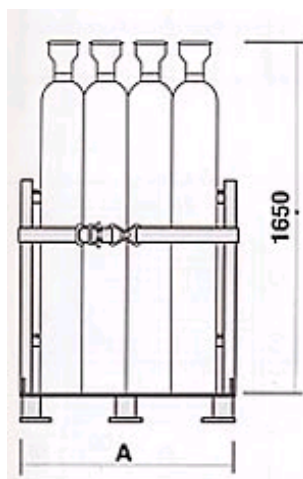

▶ Bottle containers

More colors on demand

Dimensions on demand

▶ Zinc Coating

▶ Technical details:

Code	Size A	Size B	Size C	Size D	Capacity KG
PBO-E	1020	980	1000	110	1200