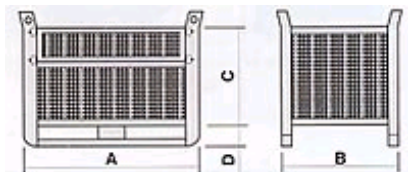

▶ CR/6 with 2 doors

More colors on demand

Dimensions on demand

Color: BLUE Ral 5015

▶ Water-based paint

▶ Technical details:

Code	Size A	Size B	Size C	Size D	Capacity KG
CR/6-E	1200	800	650	150	1000
CR/6-F	1000	800	650	150	1000