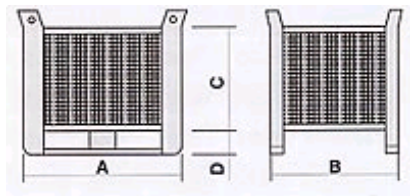

▶ CR/5

More colors on demand

Dimensions on demand

Color: BLUE Ral 5015

▶ Water-based paint

▶ Technical details:

Code	Size A	Size B	Size C	Size D	Capacity KG
CR/5-E	1000	800	650	150	1800
CR/5-F	1000	800	650	150	1200