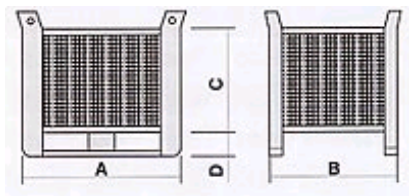

► CR/5 with door

More colors on demand

Dimensions on demand

Color: BLUE Ral 5015

► Water-based paint

► Technical details:

Code	Size A	Size B	Size C	Size D	Capacity KG
CR/5S-E	1000	800	650	150	1800
CR/5S-F	1000	800	650	150	1200