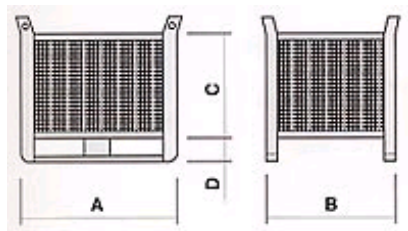

## ▶ CR/4

More colors on demand

Dimensions on demand

Color: BLUE Ral 5015

▶ Water-based paint

### ▶ Technical details:

Code	Size A	Size B	Size C	Size D	Capacity KG
CR/4-E	1000	800	650	150	1000
CR/4-F	1000	800	650	150	600