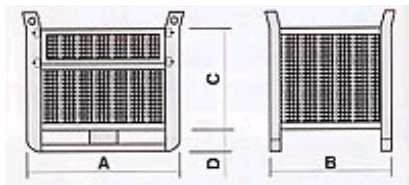

## ► CR/4 with door

More colors on demand

Dimensions on demand

Color: BLUE Ral 5015

► Water-based paint

### ► Technical details:

Code	Size A	Size B	Size C	Size D	Capacity KG
CR/4S-E	1000	800	650	150	1000
CR/4S-F	1000	800	650	150	600