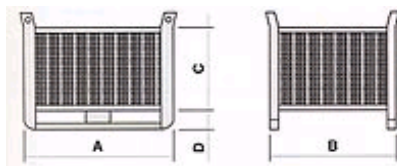

▶ CR/3

More colors on demand

Dimensions on demand

Color: BLUE Ral 5015

▶ Water-based paint

▶ Technical details:

Code	Size A	Size B	Size C	Size D	Capacity KG
CR/3-E	1200	1000	650	150	1000
CR/3-F	1200	800	800	150	1000
CR/3-G	1200	800	650	150	1000
CR/3-H	1200	800	800	150	600
CR/3-I	1200	800	650	150	600