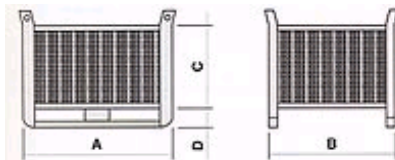

## ► CR/3 with door

More colors on demand

Dimensions on demand

Color: BLUE Ral 5015

► Water-based paint

### ► Technical details:

Code	Size A	Size B	Size C	Size D	Capacity KG
CR/3S-E	1200	1000	650	150	1000
CR/3S-F	1200	800	800	150	1000
CR/3S-G	1200	800	650	150	1000
CR/3S-H	1200	800	800	150	600
CR/3S-I	1200	800	650	150	600