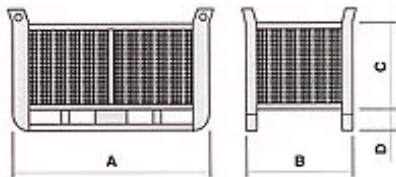

▶ CR/2

More colors on demand

Dimensions on demand

Color: BLUE Ral 5015

▶ Water-based paint

▶ Technical details:

Code	Size A	Size B	Size C	Size D	Capacity KG
CR/2-E	1500	800	650	150	2000
CR/2-F	1200	1000	650	150	1500
CR/2-G	1200	800	650	150	1500