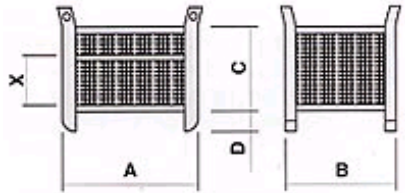

▶ CR/1 with low wall

More colors on demand

Dimensions on demand

Color: BLUE Ral 5015

▶ Water-based paint

x= size to specify

▶ Technical details:

Code	Size A	Size B	Size C	Size D	Capacity KG
CR/1P-E	800	650	500	120	800
CR/1P-F	800	600	500	120	800
CR/1P-G	800	480	500	120	600
CR/1P-H	800	480	400	120	600