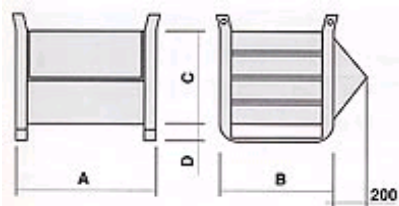

## ► CL/3 with skids and opening

More colors on demand

Dimensions on demand

Color: GREEN Ral 6011

► Water-based paint

Size variable on request

### ► Technical details:

Code	Size A	Size B	Size C	Size D	Capacity KG
CL/3S-E	1000	800	650	120	1200
CL/3S-F	800	500	500	120	800
CL/3S-G	800	600	400	120	600