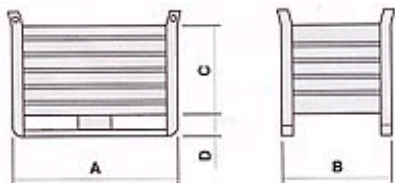

CL/1L

More colors on demand

Dimensions on demand

Color: BLUE Ral 5015

▶ Water-based paint

▶ Technical details:

Code	Size A	Size B	Size C	Size D	Capacity KG
CL/1L-E	1200	800	650	150	800
CL/1L-F	1000	800	650	150	800
CL/1L-G	1000	800	650	150	600
CL/1L-H	1000	800	400	150	600