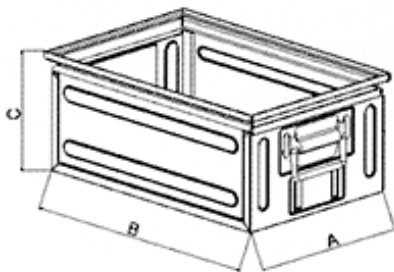

► Rectangular boxes

Sheet steel boxes of small and medium dimensions. Normal manufacture for models 2,3,4 and 5 and rectangular version for models 3/R and 4/R.

Dimensions on demand

Color: GREEN Ral 6001

► Water-based paint

Mod. 3/R

Mod. 4/R

Mod. 4/R/FORATO/ZINCATO
Mod. 4/DRILLED/ZINC COATING

Optional: removable partitions and beehive boxes-carrier. Available also in zinc-coating version.

► Technical details:

Code	Size A	Size B	Size C
Mod. 3/R	200	300	200
Mod. 4/R	300	450	200
Mod. 4/R/Drilled/Zinc Coating	300	450	200