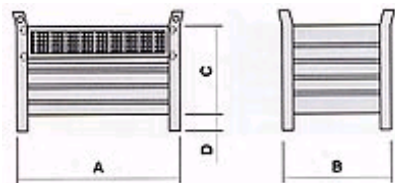

CL/1 Netting door without skids

More colors on demand

Dimensions on demand

Color: BLUE Ral 5015

▶ Water-based paint

▶ Technical details:

Code	Size A	Size B	Size C	Size D	Capacity KG
CL/1LS-SS Net P	1200	800	650	120	800
CL/1LS-SS Net Q	1000	800	650	120	800
CL/1LS-SS Net R	1000	800	400	120	600