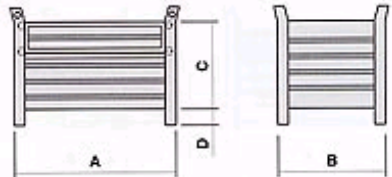

▶ CL/1L Steel sheeting door without skids

More colors on demand

Dimensions on demand

Color: BLUE Ral 5015

▶ Water-based paint

▶ Technical details:

Code	Size A	Size B	Size C	Size D	Capacity KG
CL/1LS-SS Steel Sheeting M	1200	800	650	120	800
CL/1LS-SS Steel Sheeting N	1000	800	650	120	800
CL/1LS-SS Steel Sheeting O	1000	800	400	120	800